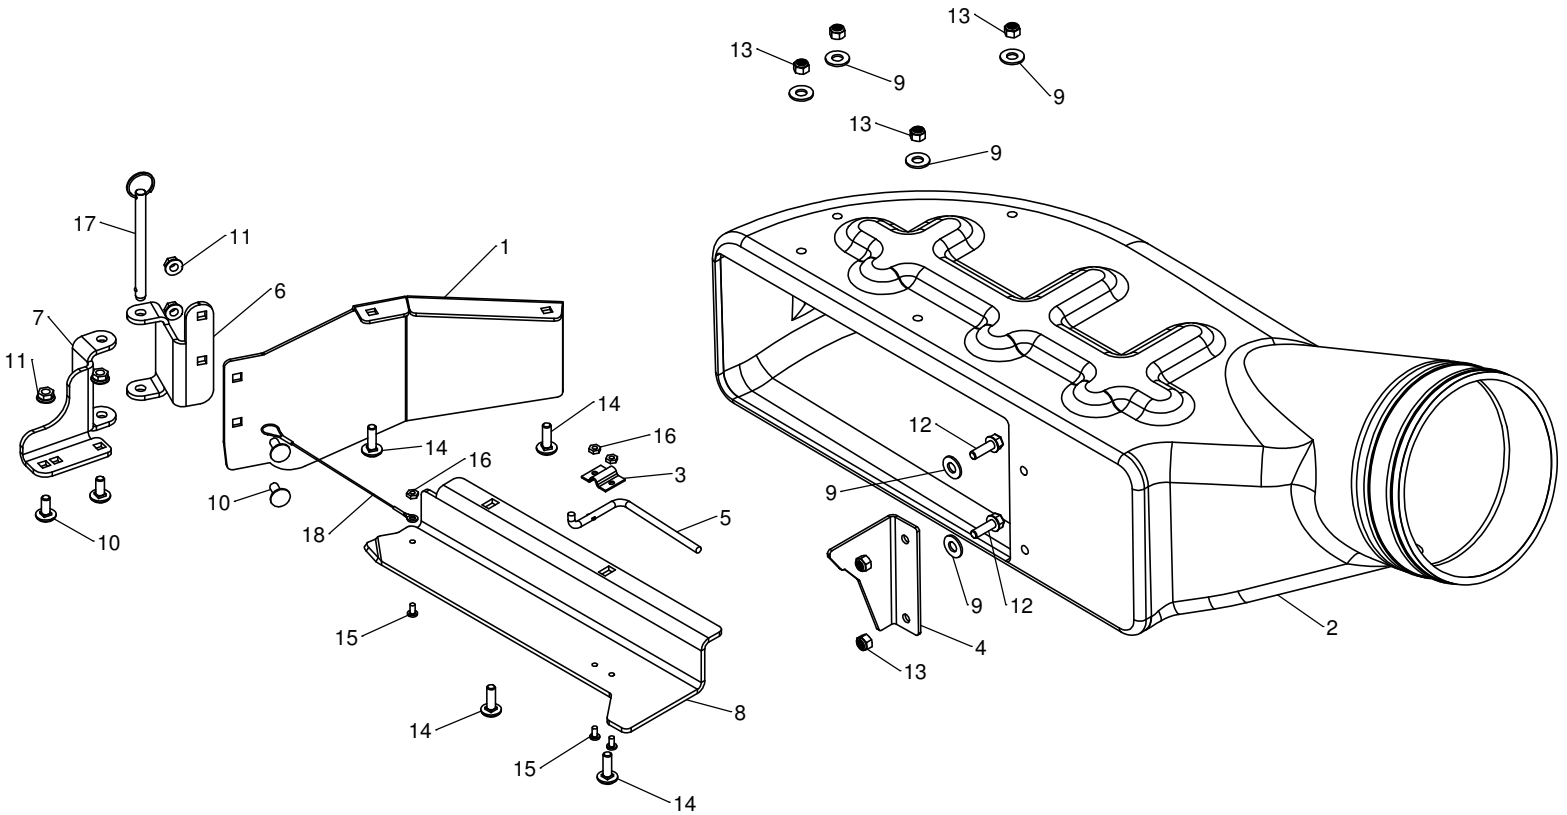

# TK95078 - 54" Deere 1000 Series Boot

#	Part #	Qty	Description
1	ST48554	1	Deflector 54, 60
2	ST48533-01	1	Boot for 54" decks
3	ST48549	1	1/4" Latch Clamp
4	ST48556	1	Rear Angle 54-1
5	ST48551	1	Boot Latch
6	ST48553	1	Boot Hinge 54-1
7	ST48552	1	Deck Hinge 54-1
8	ST48555	1	Boot Mount Bracket 54-1
9	ST65003	6	3/8 Flat Washer
10	ST65006	4	5/16 x 3/4 Carriage Bolt
11	ST65008	4	5/16 Flange Nut
12	ST65014	2	5/16 x 1 Flange Bolt
13	ST65097	6	5/16" Nylon Lock Nut
14	ST65140	4	5/16 x 1 Carriage Bolt
15	ST65000	3	#10-24 x 3/8" Truss Head
16	ST65051	3	#10-24 Nut
17	ST48566	1	Quick Release Pin ø3/8" x 4"
18	ST48567	1	Lanyard 8"